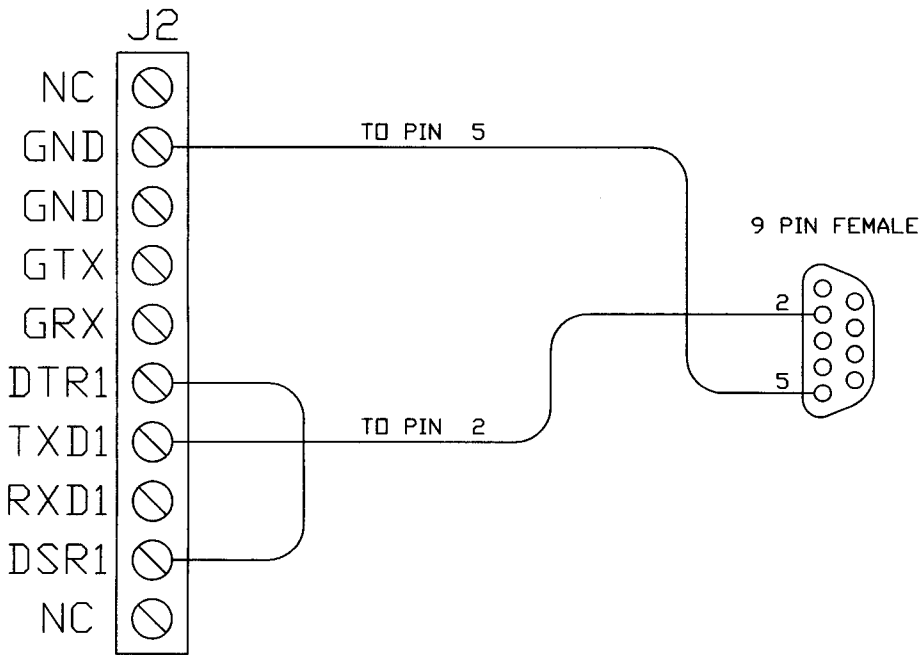

# OPTIVIEW TO PC

BE SURE BAUD RATE IS THE SAME AT BOTH DEVICES

9600-8-None-1

Transfer, Capture Text, Then hit Print on Panel