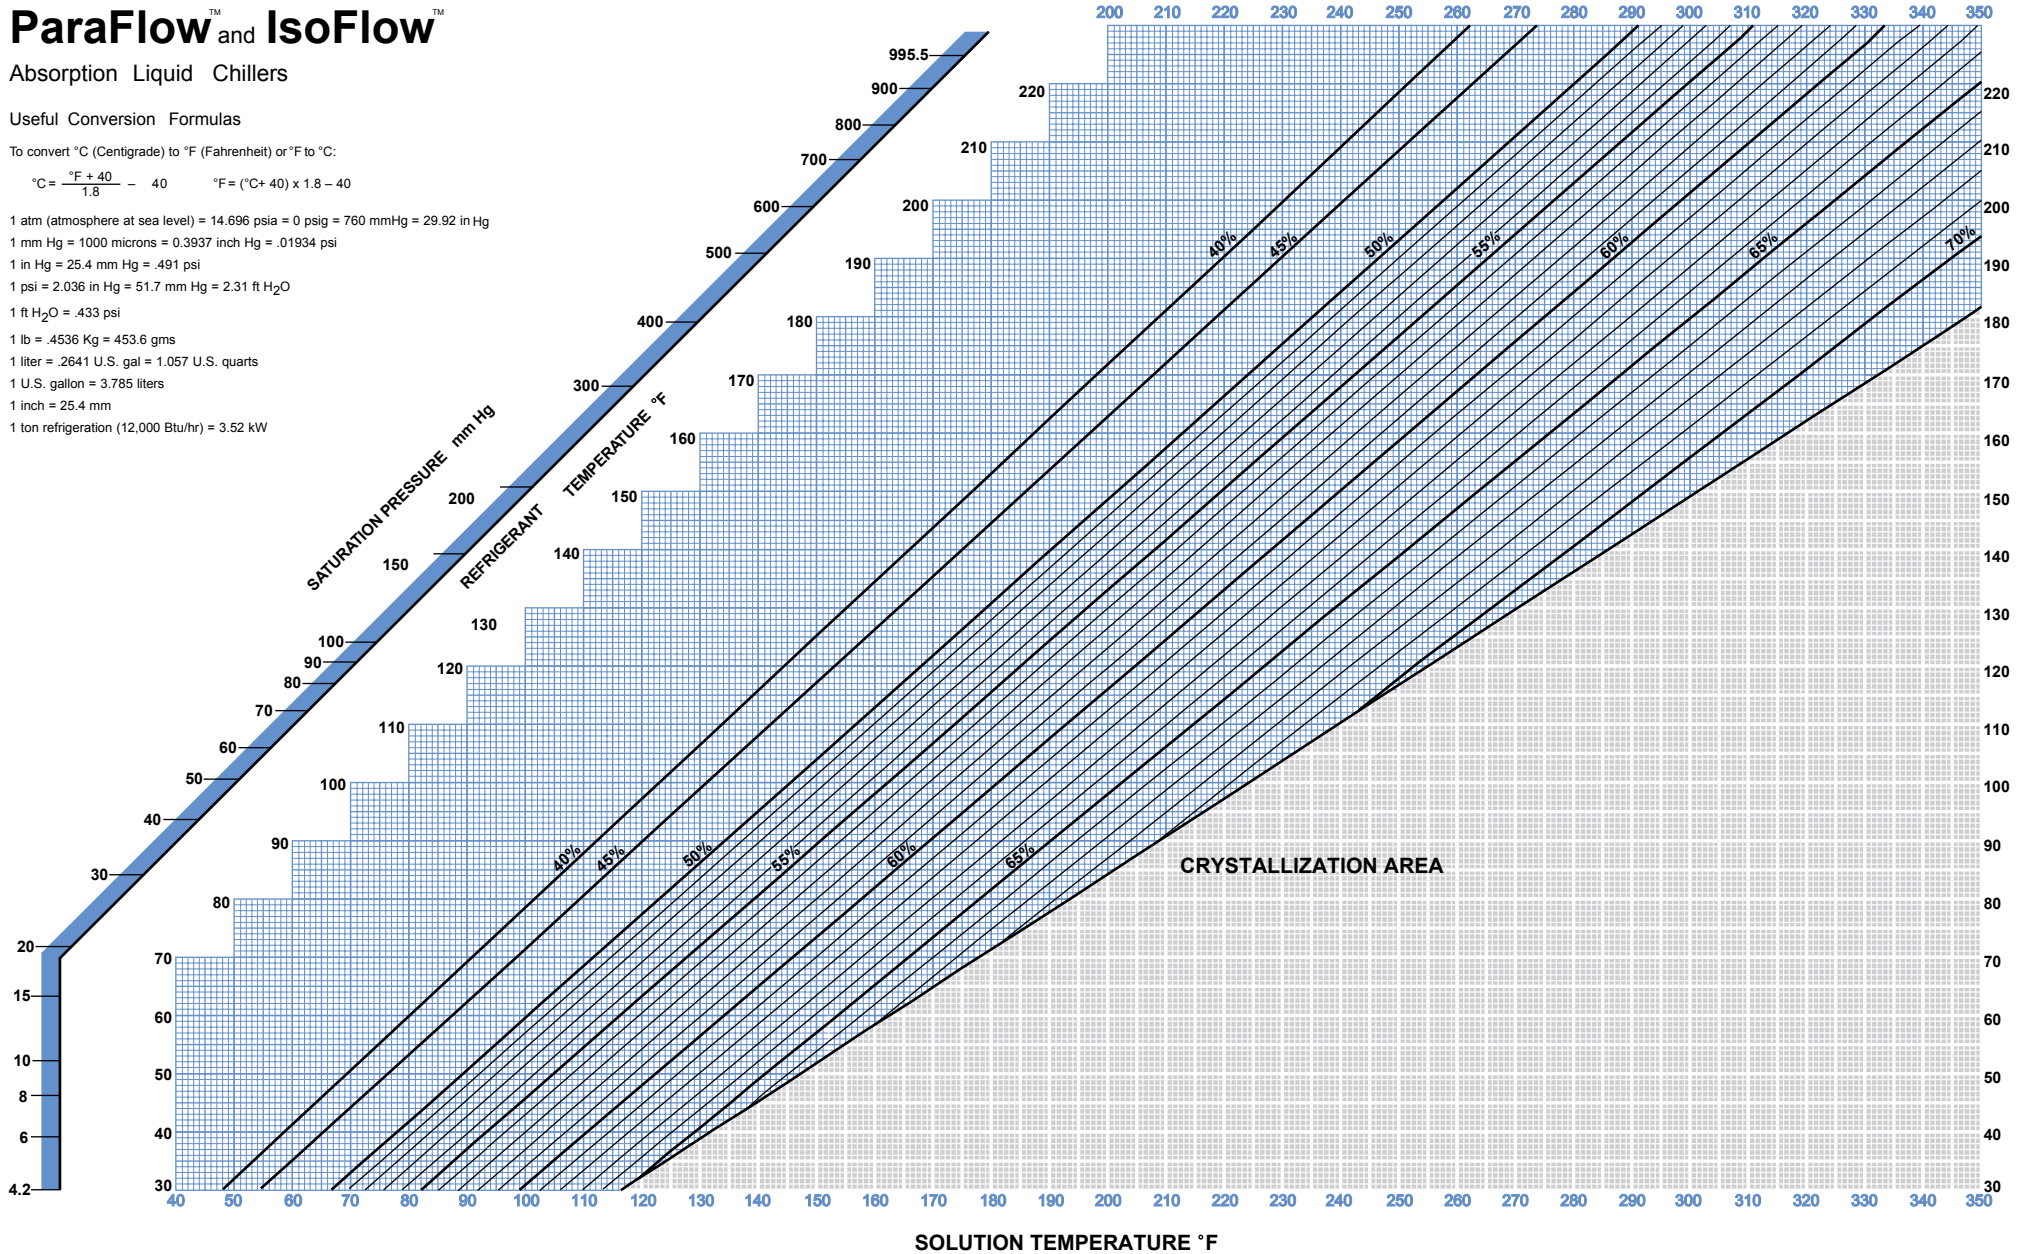

ParaFlow™ and IsoFlow™

Absorption Liquid Chillers

Useful Conversion Formulas

To convert °C (Centigrade) to °F (Fahrenheit) or °F to °C:

1 atm (atmosphere at sea level) = 14.696 psia = 0 psig = 760 mmHg = 29.92 in Hg

1 mm Hg = 1000 microns = 0.3937 inch Hg = .01934 psi

1 in Hg = 25.4 mm Hg = .491 psi

1 psi = 2.036 in Hg = 51.7 mm Hg = 2.31 ft H₂O

1 ft H₂O = .433 psi

1 lb = .4536 Kg = 453.6 gms

1 liter = .2641 U.S. gal = 1.057 U.S. quarts

1 U.S. gallon = 3.785 liters

1 inch = 25.4 mm

1 ton refrigeration (12,000 Btu/hr) = 3.52 kW