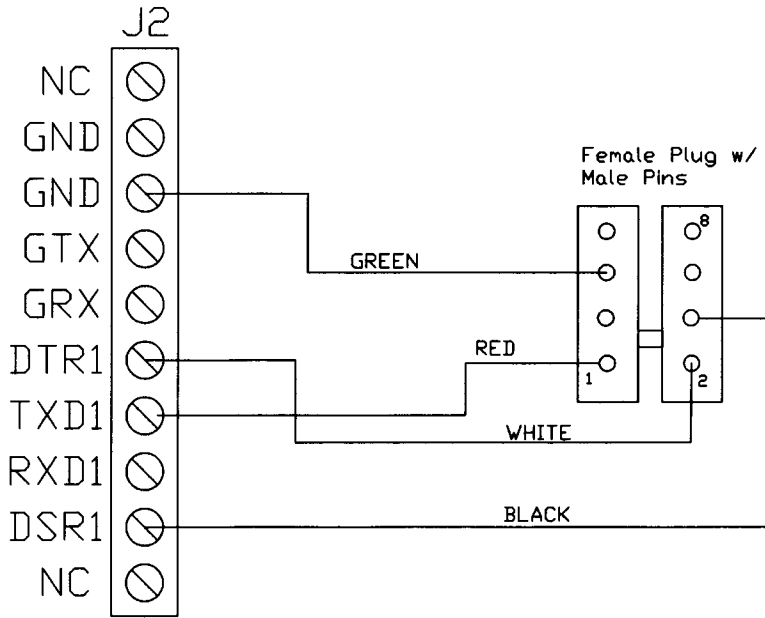

OPTIVIEW TO PC & PRINTER COMBO

Newark Part Numbers:
 Female Plugs: 87F2960
 Male Plugs: 87F2948
 Female Pins: 60619-1
 Male Pins: 60620-1