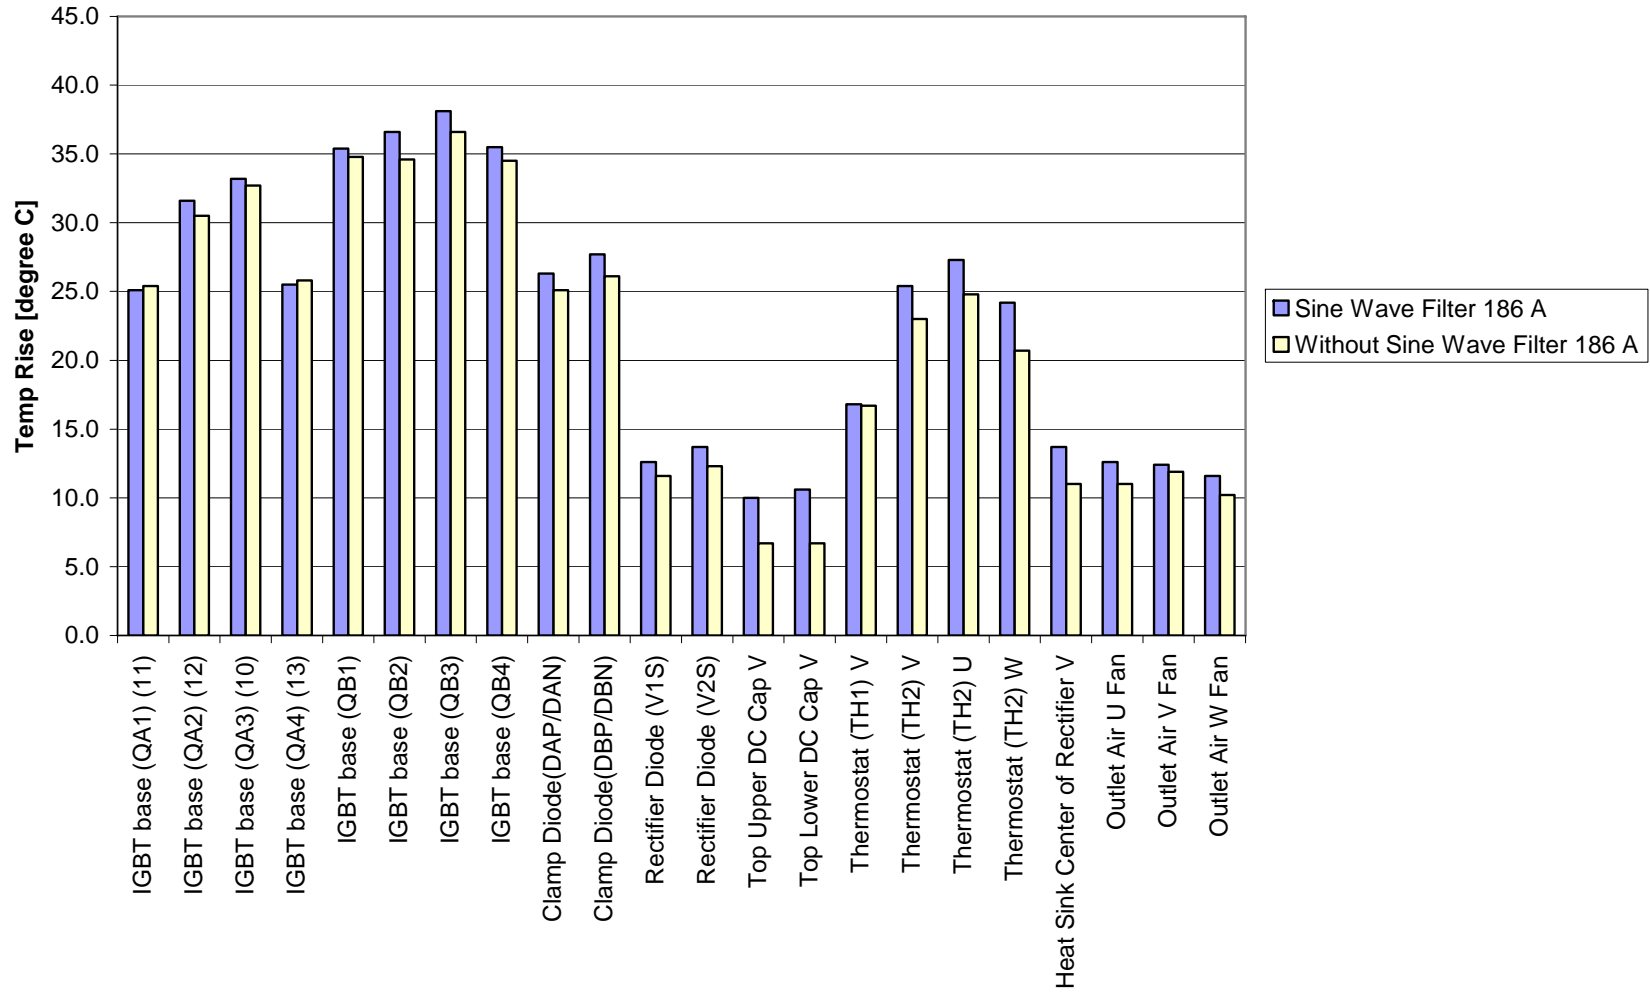

### Frame 6 MTX Inverter Heat Run

**Temp Test**  
**Manufacturer: Hitran**  
**1250Hp**