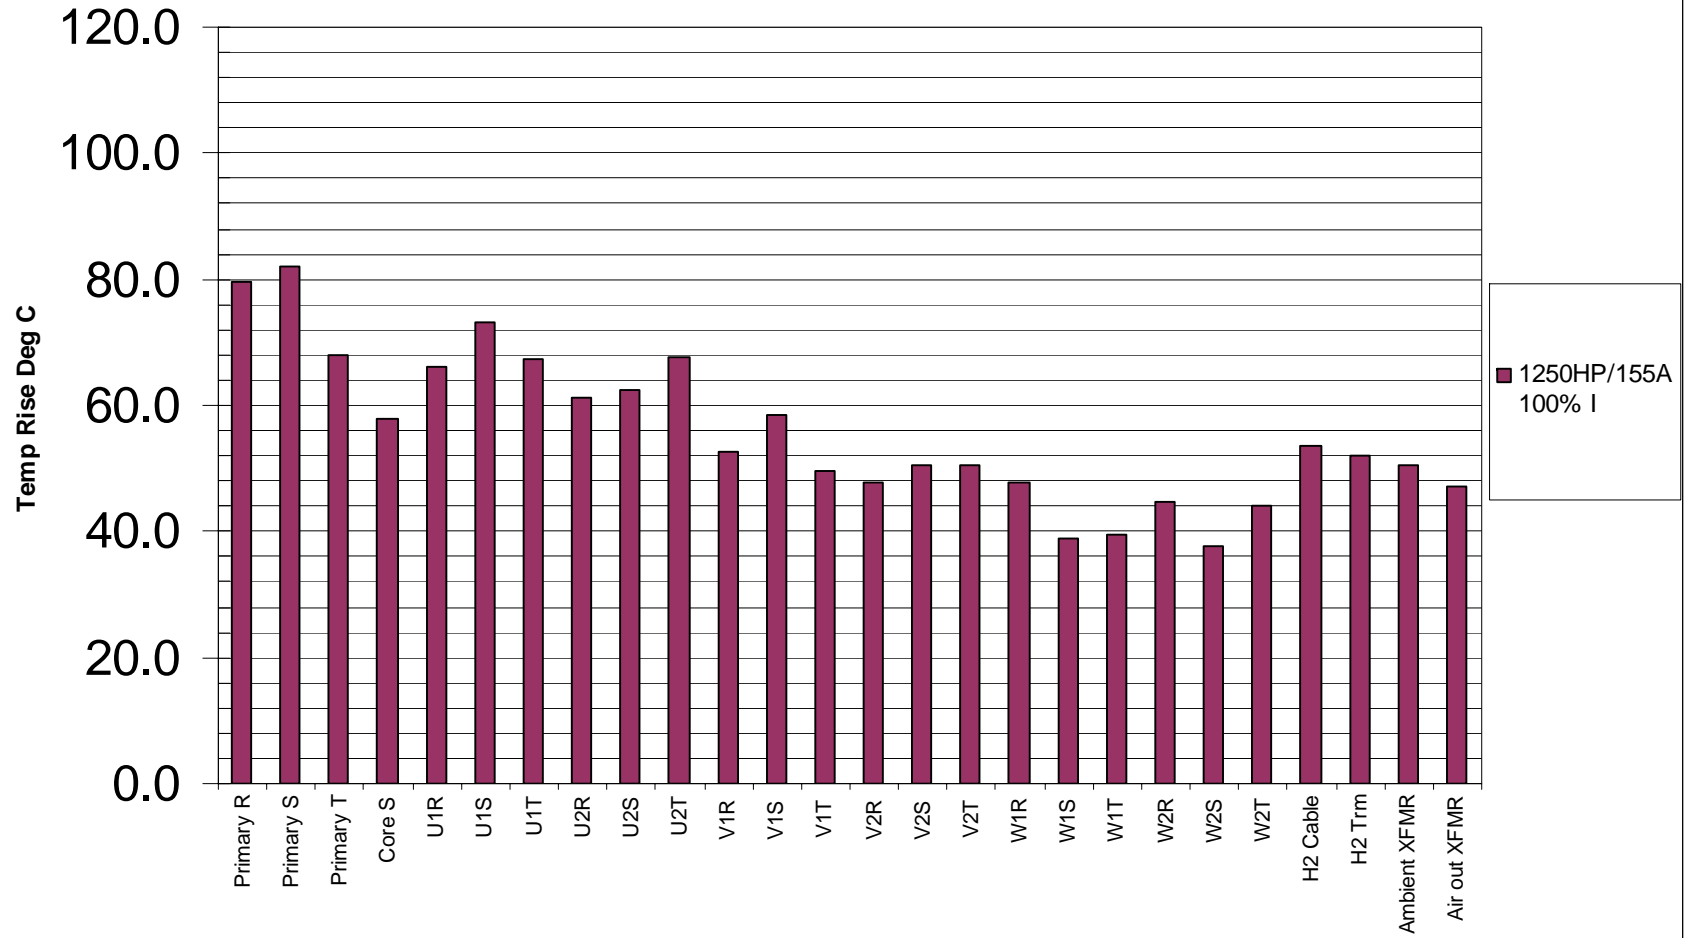

### Frame 6 MTX Inverter Heat Run

**Temp Test**  
**Manufacturer: Hitran**  
**1250Hp**

### Inv Cabinet