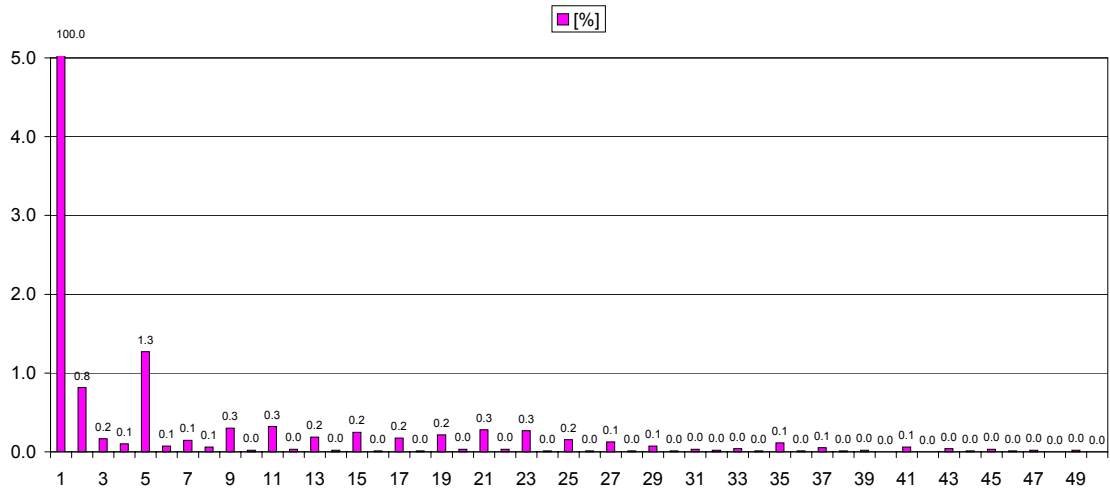

T300MV INPUT HARMONIC SPECTRUM FOR SOFT POWER SYSTEMS

INPUT CURRENT U

INPUT CURRENT V

INPUT CURRENT W