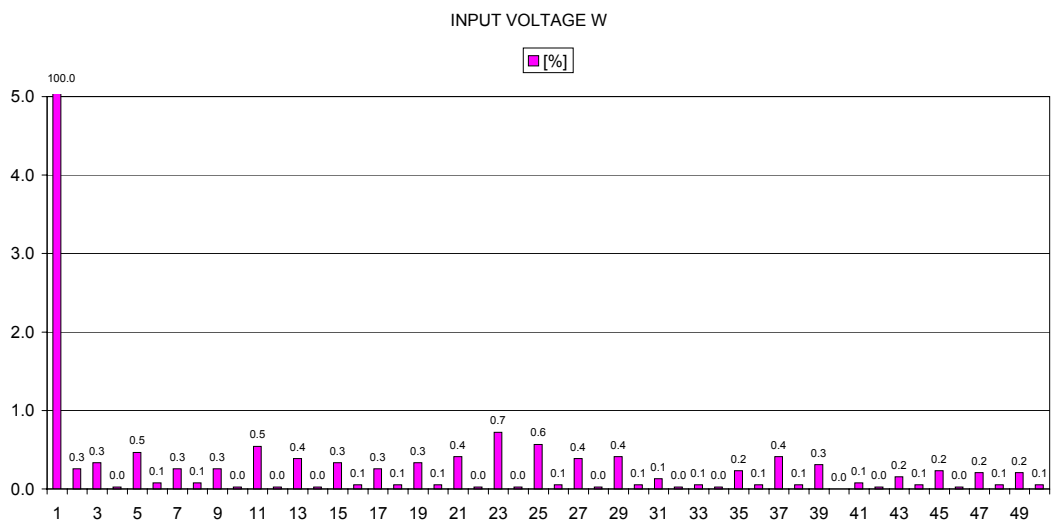

T300MV INPUT HARMONIC SPECTRUM FOR SOFT POWER SYSTEMS

INPUT CURRENT U

INPUT CURRENT V

INPUT CURRENT W