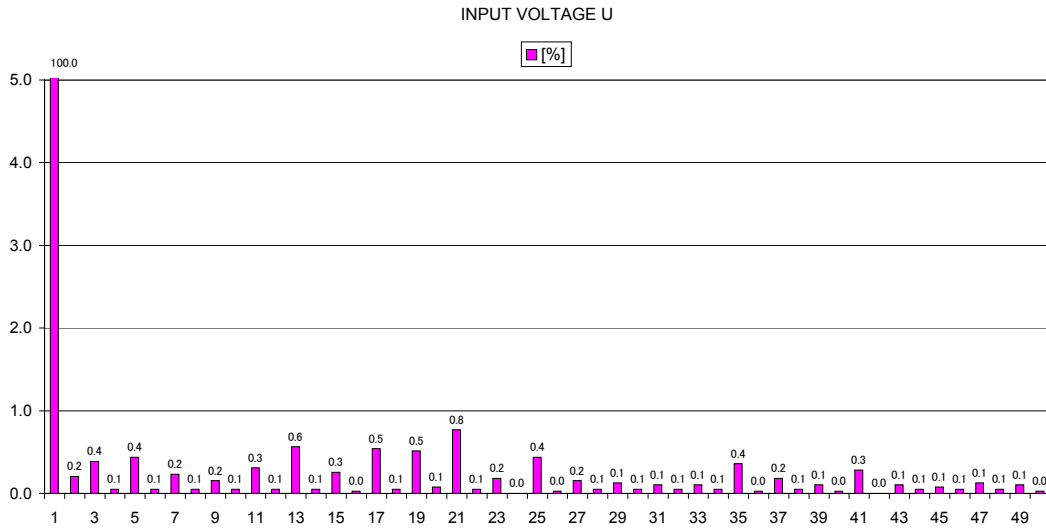

T300MV INPUT HARMONIC SPECTRUM FOR SOFT POWER SYSTEMS

INPUT CURRENT U

INPUT CURRENT V

INPUT CURRENT W