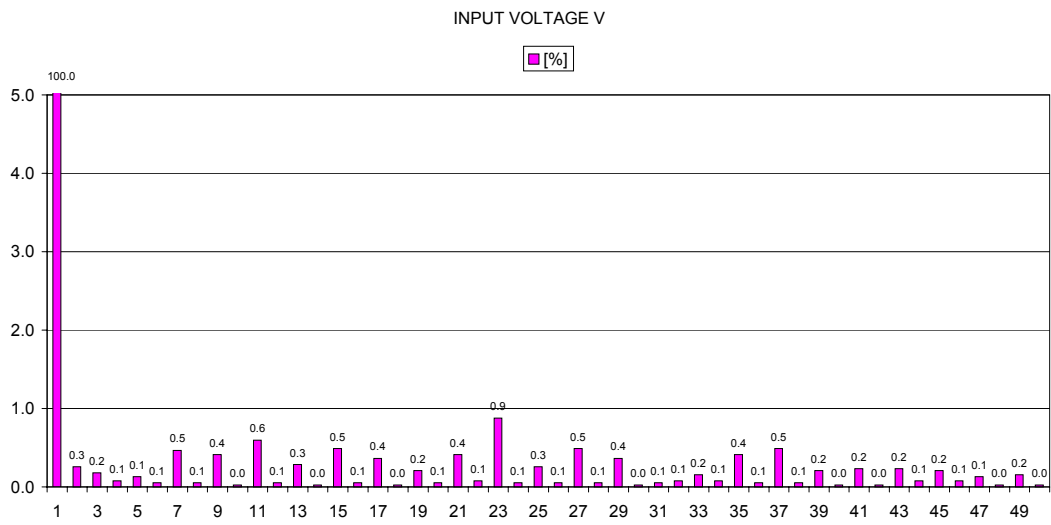

T300MV INPUT HARMONIC SPECTRUM FOR SOFT POWER SYSTEMS

INPUT CURRENT U

INPUT CURRENT V

INPUT CURRENT W