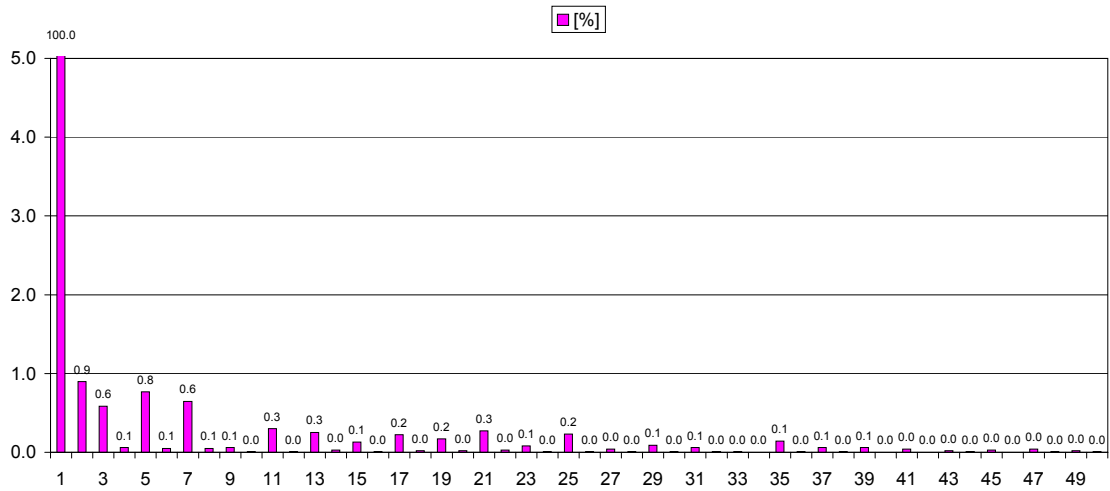

T300MV INPUT HARMONIC SPECTRUM FOR SOFT POWER SYSTEMS

INPUT CURRENT U

INPUT CURRENT V

INPUT CURRENT W