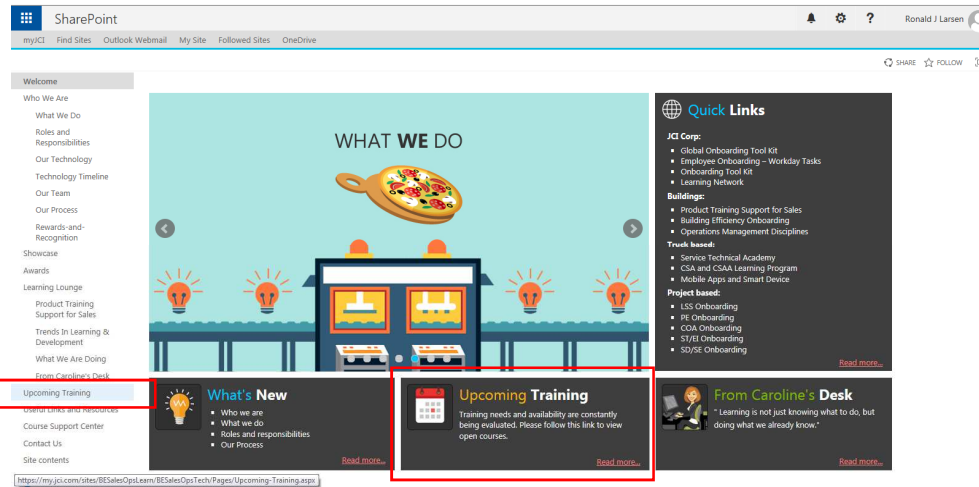

UPCOMING INSTRUCTOR LEAD TRAINING CLASS REPORTS

A path to the upcoming training from the Buildings Product & Channel Learning SharePoint home page at <https://my.jci.com/sites/BESalesOpsLearn/BESalesOpsTech/>

Click on upcoming Training in the left column or on the **read more** in the Upcoming Training box at the center bottom of the page.

Then click on the words in red **full schedule here**. This will open the current excel spread sheet with the class names, class numbers, class size and the number of empty seats in the class. This report is updated every Thursday afternoon. Please Share with all JCI employees.