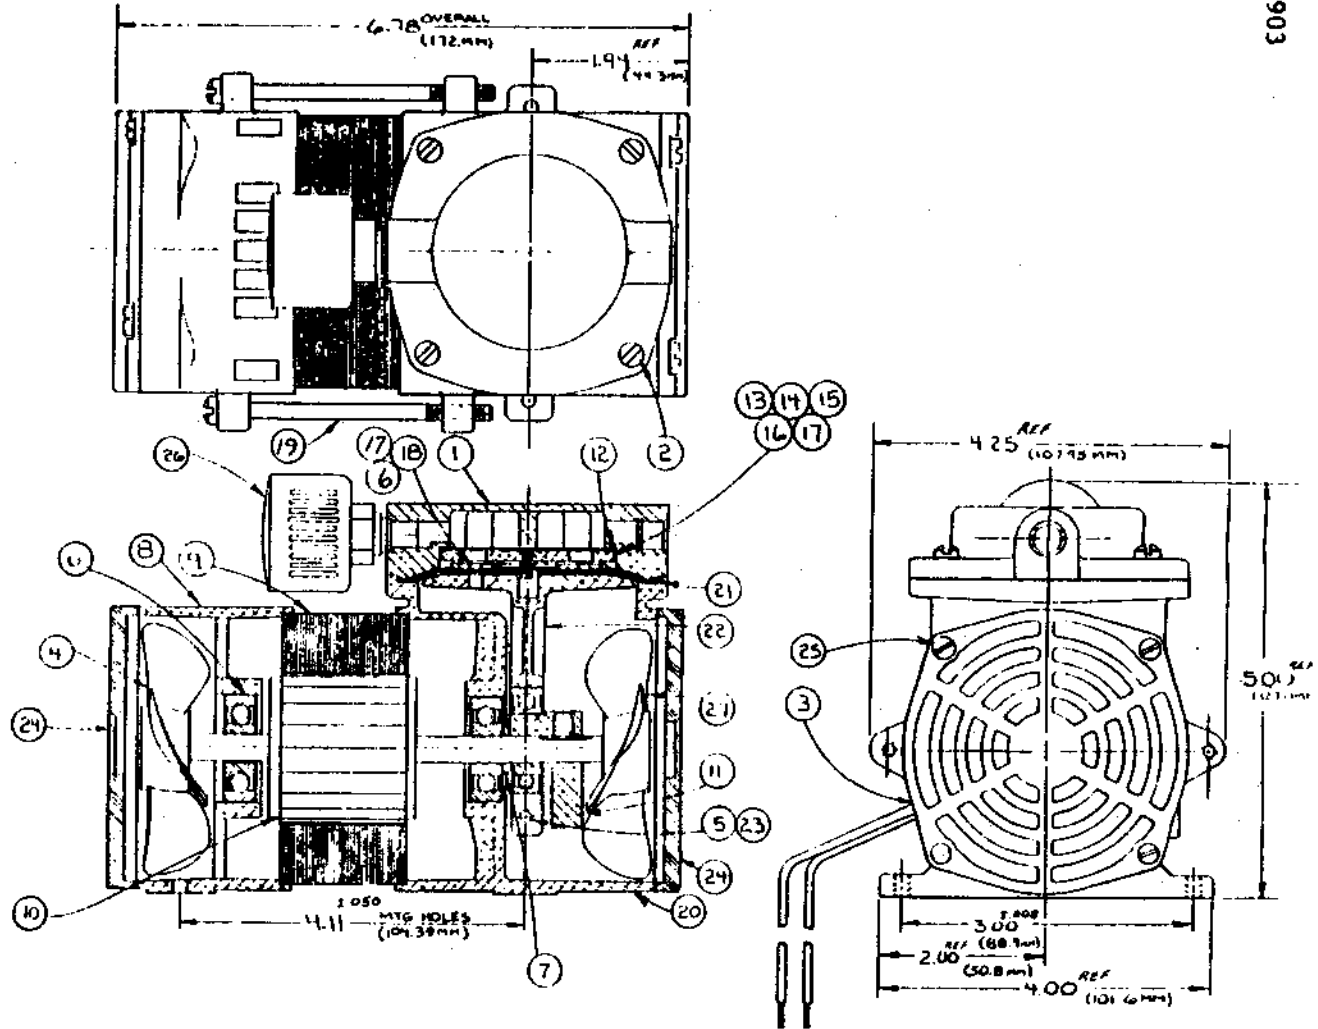

BACKGROUND:

Attached is a drawing and parts list for the Thomas pump. If any other parts are needed for repairing the pump, contact your order correspondent.

PROCEDURE:

The 19DK660-003 repair kit contains:

<u>Quantity</u>	<u>Thomas Part Number</u>	<u>Description</u>
1	608148	Diaphragm
2	621102	Valve Flapper
1	633439	Valve Plate Gasket

VAO/pab

Attachment (1)

MAIL KEYS: 2.33B, 2.33D, 2.40B, 2.45, 2.53, 5.14A, and 5.14B

Prepared By: _____

Vance A. Osborne
Vance A. Osborne

Approved By: _____

James N. Cuny
James N. Cuny

DRAWING AND PARTS LIST

CB903

Item No.	Part No.	Description	Qty.
1	660131	Head	1
2	625109	Head Screw	4
3	633500	Snap Bushing	1
4	633544	Fan - Rear	1
5	625114	Connecting Rod Screw	1
6	631519	Loctite #290	A/R
7	615403	Spacer - Eccentric	1
8	614425	Motor End Cap	1
9	see chart	Stator	1
10	602911	Shaft, Rotor & Brg. Assy.	1
11	see chart	Eccentric & Bearing Assy.	1
12	633439	Valve Plate Gasket	1
13	617045	Valve Keeper Strip	2
14	625160	Screw - Valve Flapper	2
15	621102	Valve Flapper	2
16	654129	Valve Plate	1
17	625141	Valve Plate Screw	8
18	654649	Hold Down Plate	1
19	625107	Stator Screw	2
20	660227	Housing	1
21	608148	Diaphragm	1
22	607139	Connecting Rod	1
23	631510	Loctite #242	A/R
24	614609	Front Cover	2
25	625266	Front Cover Screw	8
26	660584	Filter Assembly	1
27	633545	Fan - Front	1
28	602495	Shaft Rotor Assy. (N.S.)	1
29	646125	Ball Bearing (N.S.)	2
30	625244	Set Screw - Eccentric (N.S.)	1

188

Model No.	Stator No.	Voltage	Eccentric Assembly No.	Eccentric No.	Bearing No.	Stroke
107CA	608102	115/60				
			645373	645216	646069	180

Page 2