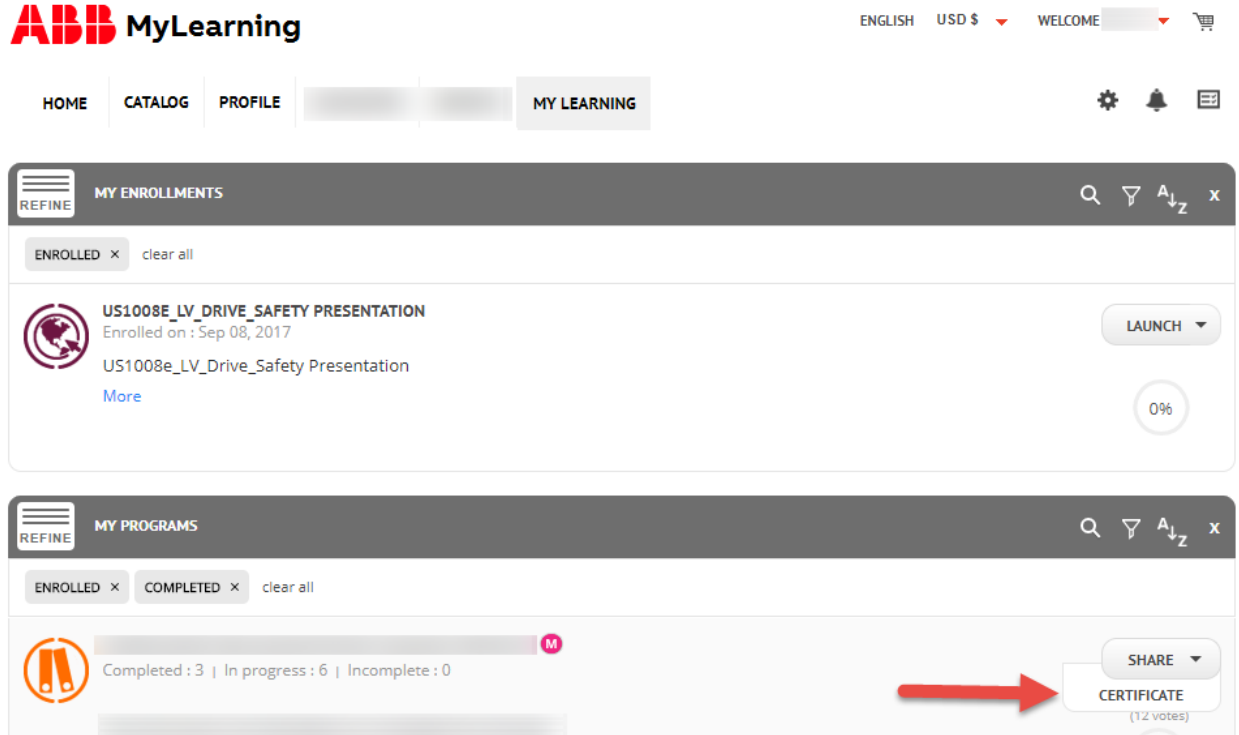

### Your ABB Certificate

1. When your training plan is completed, a certificate will automatically come up for you to print or save. To print or save your certificate at a later time, either click the down arrow of the "share" button for your training plan and select "certificate" or click the "transcript" button in the upper right options and select the training plan title you would like the certificate from.