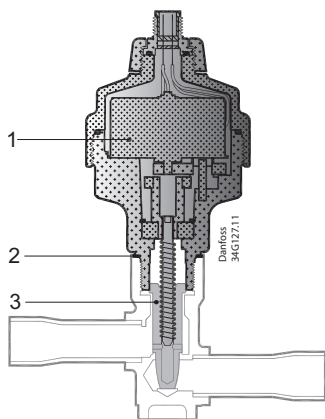

ETS 12.5, ETS 25, KVS 15

Description	Qty	Code no.
Pos. 1 Actuator with integrated M12 with Ceramic bearing	1	034G2088
Pos. 2 (incl. metal gasket) for ETS 12.5, ETS 25 / KVS 15		
Pos. 3 Cone/piston for ETS	1	034G2345
Pos. 2 Metal gasket		
Pos. 3 Cone/piston for ETS 25	1	034G2346
Pos. 2 Metal gasket		
Pos. 2 Metal Gasket	1	034G2344

ETS 25B, ETS 50, ETS 100

Description	Qty	Code no.
Pos. 1 Actuator with integrated M12 with ceramic bearing	1	034G2087
Pos. 2 (incl. metal gasket) for ETS 25B, ETS 50, ETS 100		
Pos. 2 Metal Gasket	1	034G2344

ETS 250, ETS 400, KVS 42

Description	Qty	Code no.
Pos. 1 Actuator with integrated M12 with ceramic bearing	1	034G2087
Pos. 2 (incl. metal gasket) for ETS 250, ETS 400 / KVS 42		
Pos. 2 Metal Gasket	1	034G2344