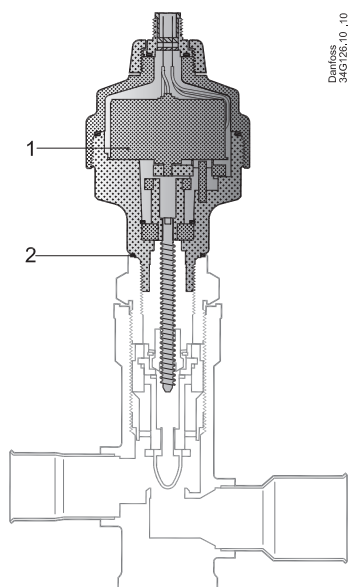

ETS 12.5, ETS 25, KVS 15

Description	Qty	Code no.
Pos. 1 Actuator with integrated M12 with Ceramic bearing	1	034G2088
Pos. 2 (incl. metal gasket) for ETS 12.5, ETS 25 / KVS 15		
Pos. 3 Cone/piston for ETS	1	034G2345
Pos. 2 Metal gasket		
Pos. 3 Cone/piston for ETS 25	1	034G2346
Pos. 2 Metal gasket		
Pos. 2 Metal Gasket	1	034G2344

ETS 25B, ETS 50, ETS 100

Description	Qty	Code no.
Pos. 1 Actuator with integrated M12 with ceramic bearing	1	034G2087
Pos. 2 (incl. metal gasket) for ETS 25B, ETS 50, ETS 100		
Pos. 2 Metal Gasket	1	034G2344

ETS 250, ETS 400, KVS 42

Description	Qty	Code no.
Pos. 1 Actuator with integrated M12 with ceramic bearing	1	034G2087
Pos. 2 (incl. metal gasket) for ETS 250, ETS 400 / KVS 42		
Pos. 2 Metal Gasket	1	034G2344