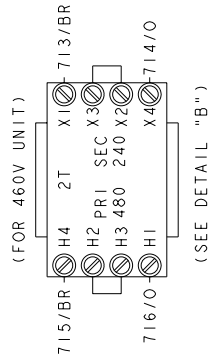

(FOR ALL OTHER VOLTAGES)

CAUTION: OPEN ALL DISCONNECTS BEFORE SERVICING THIS UNIT

DETAIL "A"  
(FRONT VIEW)

THESE FUSES ONLY  
(FOR 208/230V ONLY)

(FOR 460V UNIT)  
(SEE DETAIL "B")

SEE DETAIL "A"  
ROTATED 90°