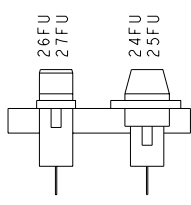

(FOR ALL OTHER VOLTAGES)

CAUTION: OPEN ALL DISCONNECTS BEFORE SERVICING THIS UNIT

DETAIL "A"  
(FRONT VIEW)

THESE FUSES ONLY  
(FOR 208/230V ONLY)

(FOR 460V UNIT)  
(SEE DETAIL "B")

SEE DETAIL "A"  
ROTATED 90°